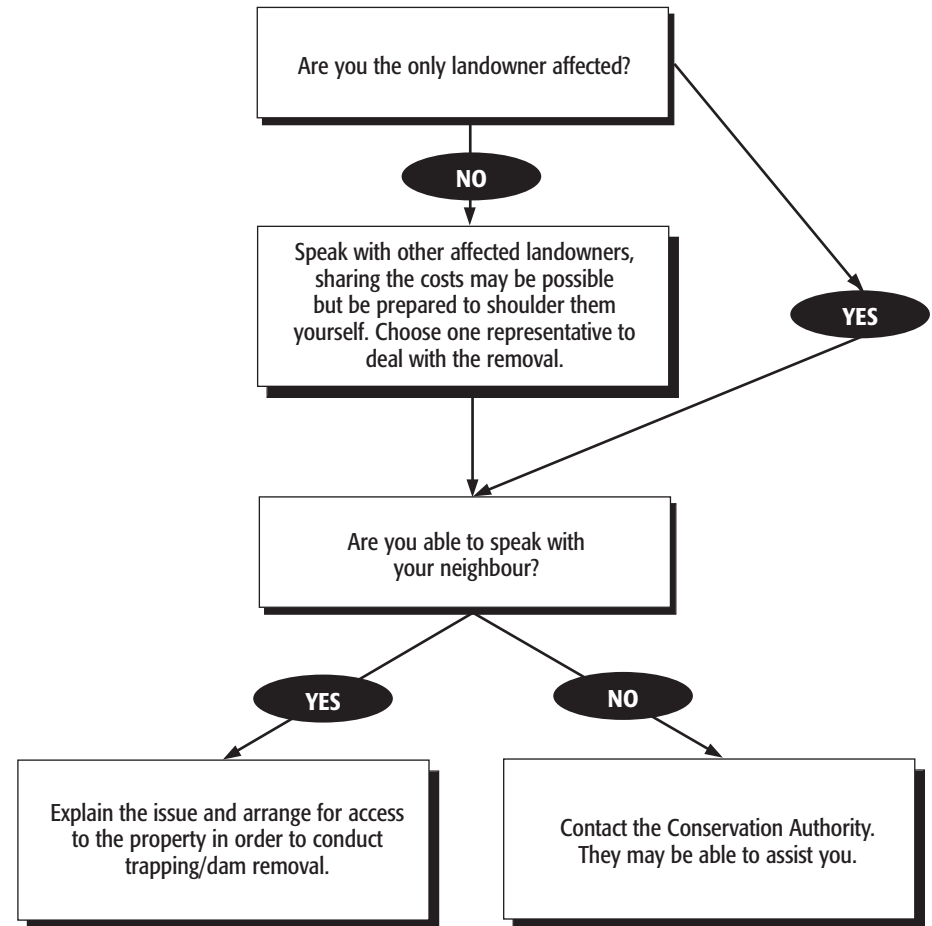

Beaver Dams on my property are Causing Flooding – What Can I Do?

Beaver Dams on my Neighbour's Property are Causing Flooding – What Can I Do?

Rideau Valley Conservation Authority,
 Box 599, 3889 Rideau Valley Drive
 Manotick ON K4M 1A5
 phone: 613-692-3571 or 1-800-267-3504
 email: postmaster@rvca.ca
www.rvca.ca