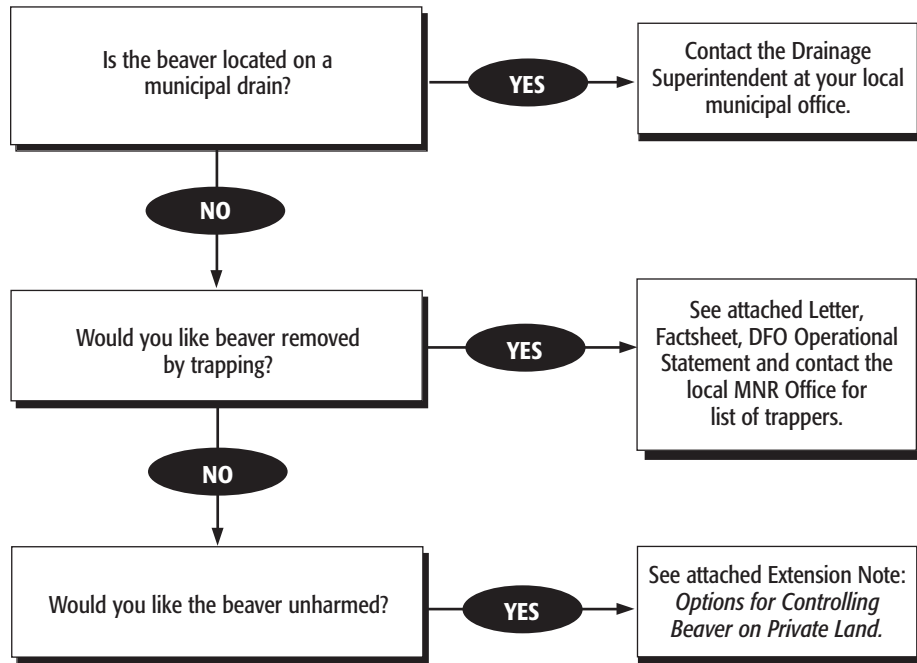

Beaver Dams on my property are Causing Flooding – What Can I Do?

Beaver Dams on my Neighbour's Property are Causing Flooding – What Can I Do?

Rideau Valley Conservation Authority,
 Box 599, 3889 Rideau Valley Drive
 Manotick ON K4M 1A5
 phone: 613-692-3571 or 1-800-267-3504
 email: postmaster@rvca.ca
www.rvca.ca